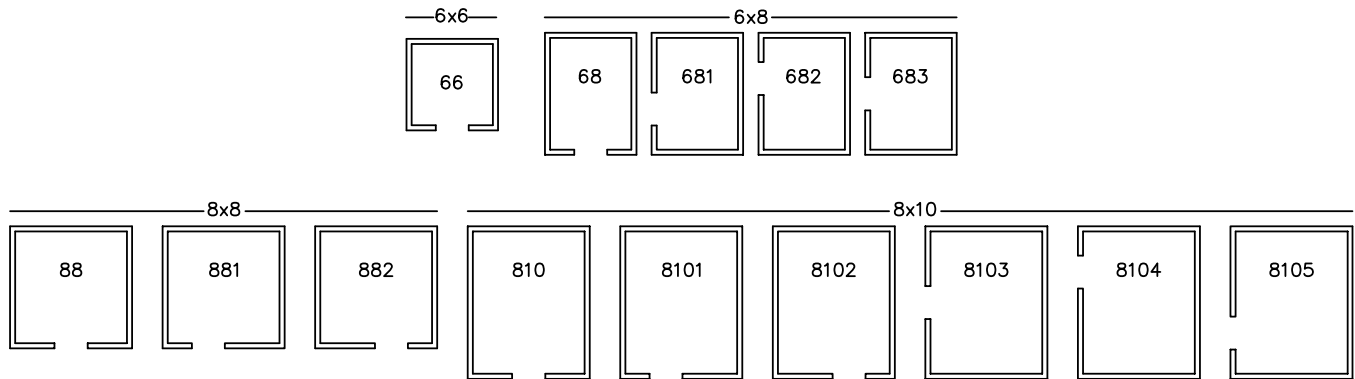

Floor Plan Layouts